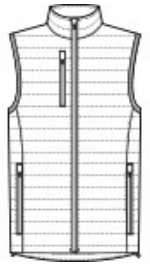

Staying warm while on the go has never been easier with our Packable Puffy Vests. Thanks to a water-repellent fabric coating and finish, you'll remain comfortable no matter where your day takes you.

- 100% polyester shell and lining
- 2.4-ounce, 100% polyfill insulation
- Interior storm flap with chin guard
- Reverse coil zippers
- Zippered chest pocket
- Front zippered pockets with rubber-wrapped zipper pulls
- Adjustable locking drawcord at hem
- Port Pocket™ for easy embroidery access
- Dyed-to-match drawstring carrying pouch included

**

CARE INSTRUCTIONS

Machine wash cold with like colors. Do not bleach. Tumble dry low. Cool iron. Do not use fabric softener. Do not dry clean.

front

back

HOW TO MEASURE

CHEST WIDTH

Measure under the arm and around the fullest part of the chest with arms down, keeping tape horizontal.