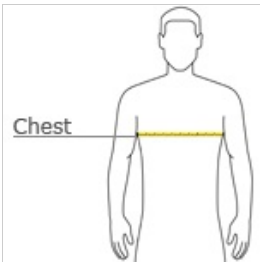

**

CARE INSTRUCTIONS

Machine wash cold with like colors. Do not bleach. Tumble dry low. Cool iron. Do not use fabric softener. Do not dry clean.

front

back

HOW TO MEASURE

CHEST WIDTH

Measure under the arm and around the fullest part of the chest with arms down, keeping tape horizontal.

SIZE CHART

	XS	S	M	L	XL	2XL	3XL	4XL
Chest	32-34	35-37	38-40	41-43	44-46	47-49	50-53	54

COLOR INFORMATION

Cobalt Blue
PMS 7687C

Deep Black
PMS NTR BLACK
C

Sterling Grey/
Graphite
PMS 7540C